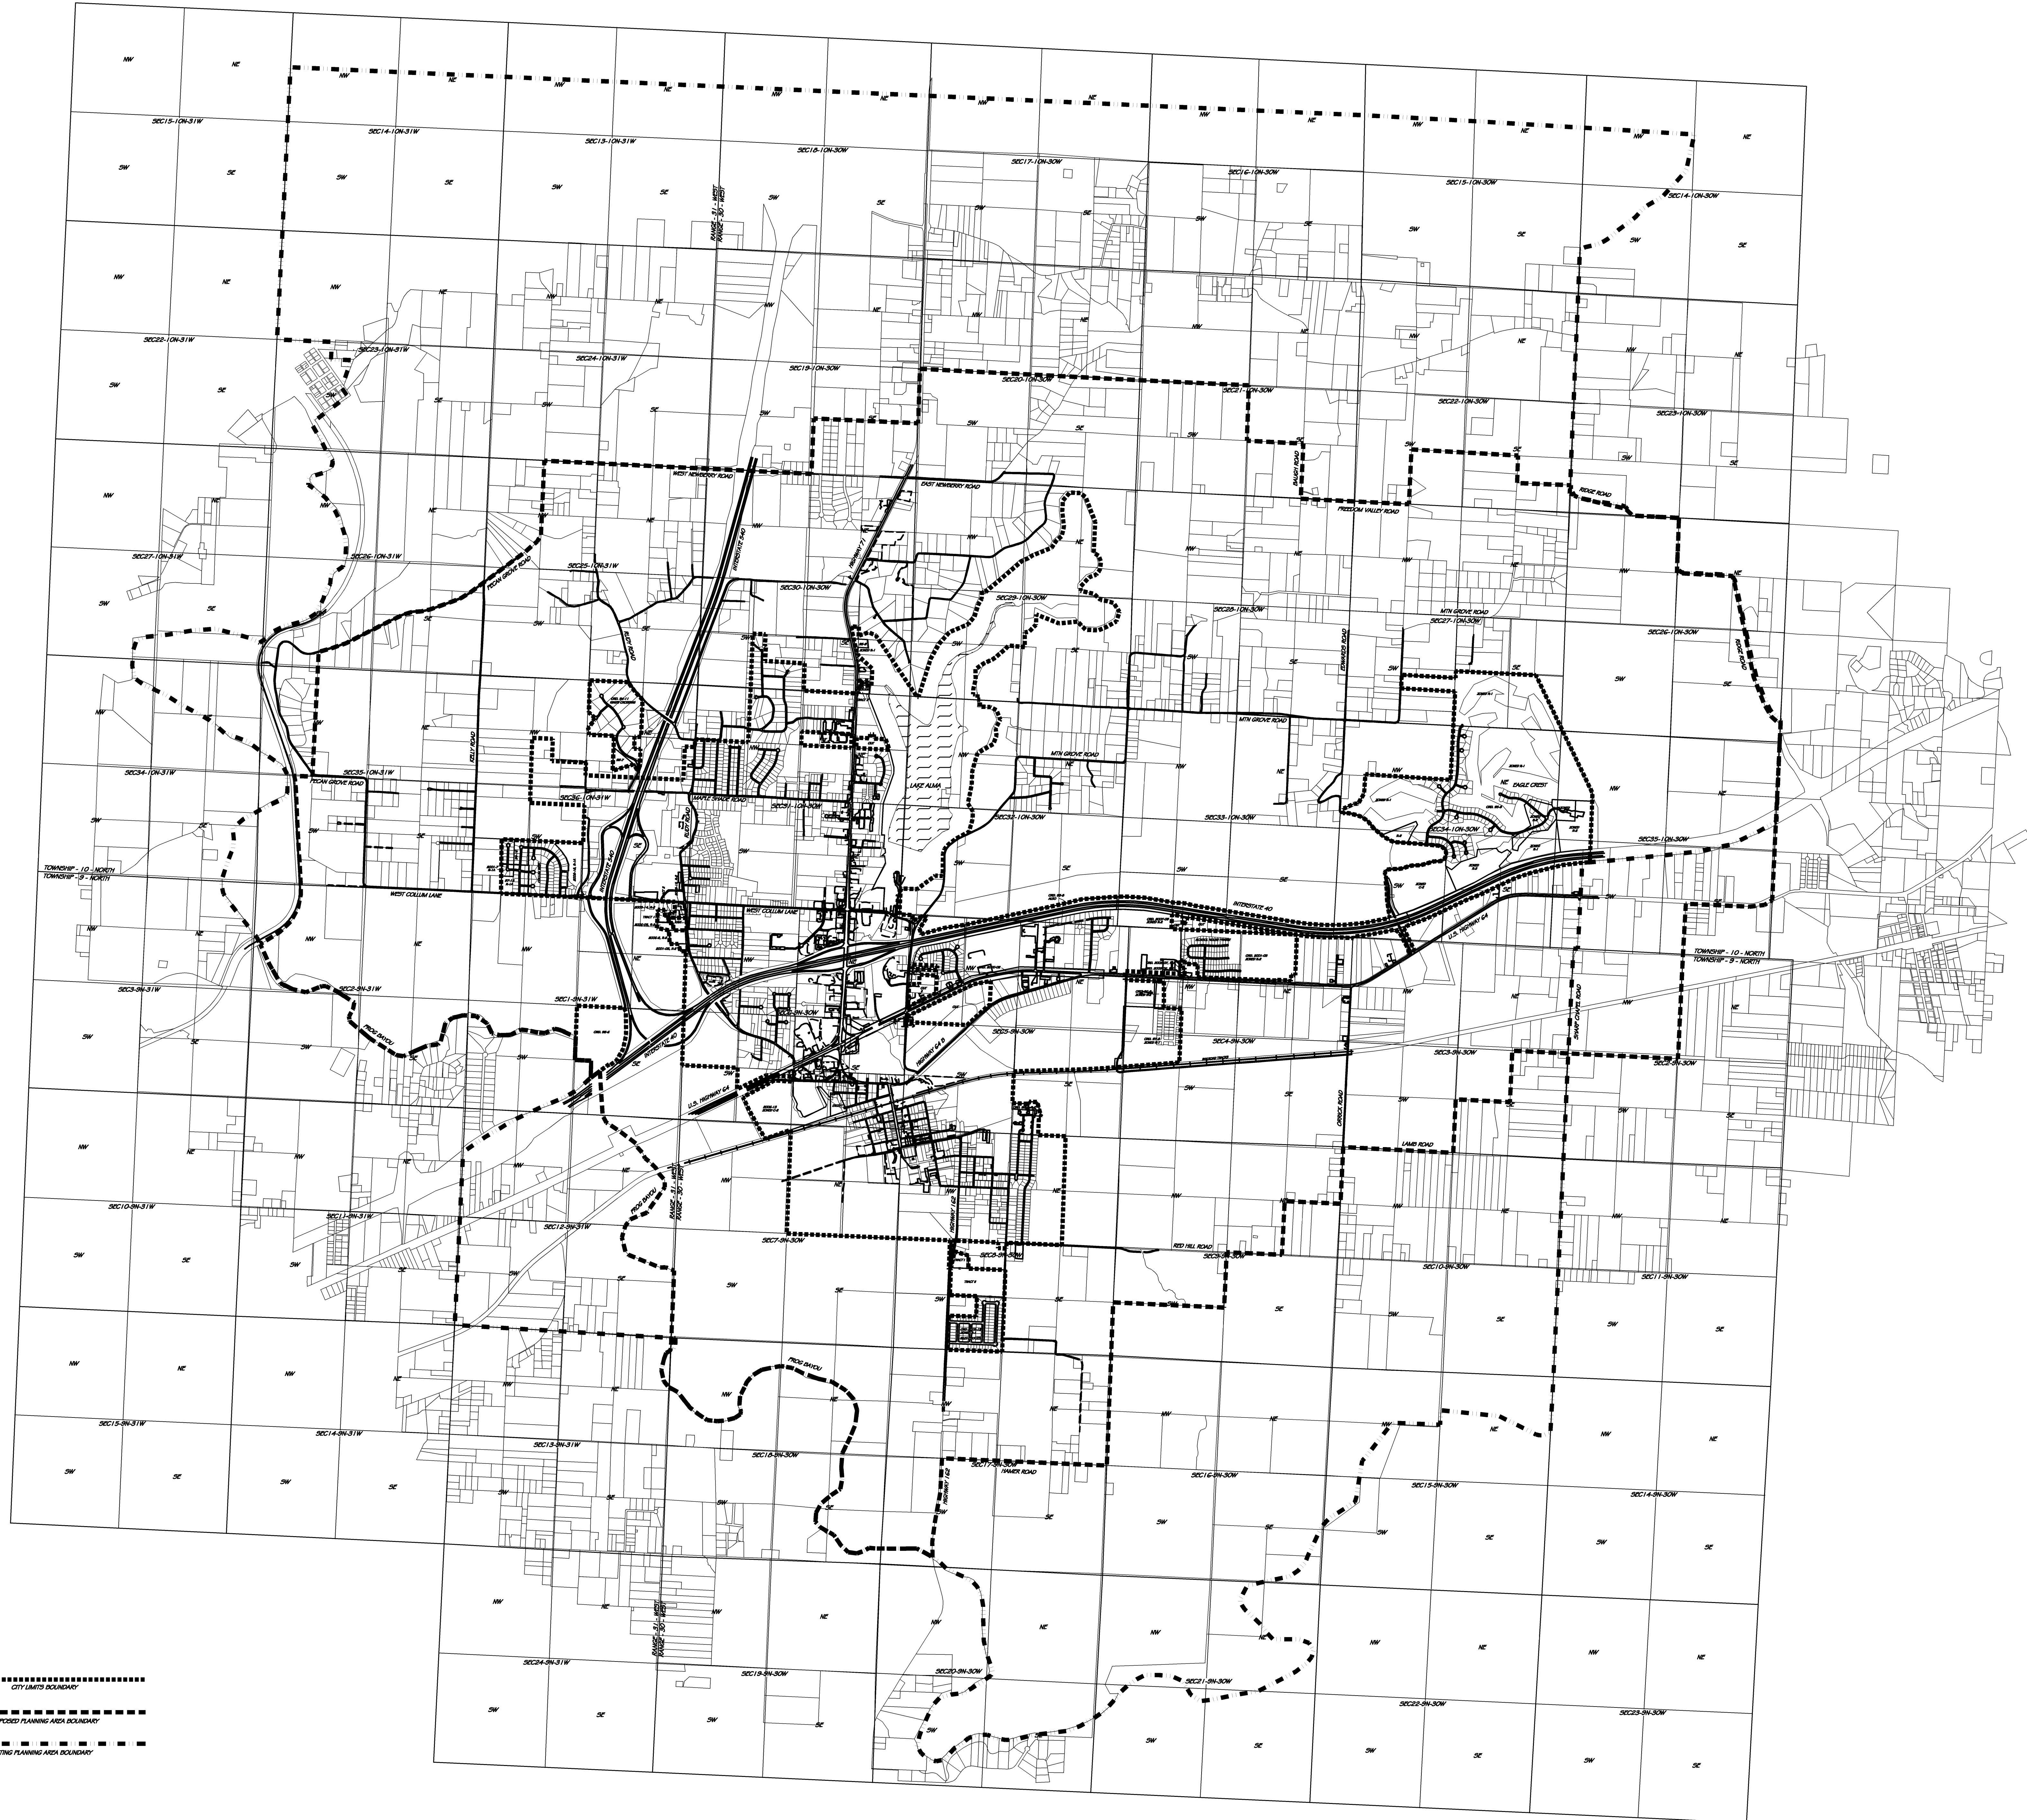

# CITY OF ALMA

## CORPORATE CITY LIMITS AND PROPOSED PLANNING AREA

PREPARED BY SATTERFIELD LAND SURVEYORS

- CITY LIMITS BOUNDARY
- - - - - PROPOSED PLANNING AREA BOUNDARY
- ..... EXISTING PLANNING AREA BOUNDARY